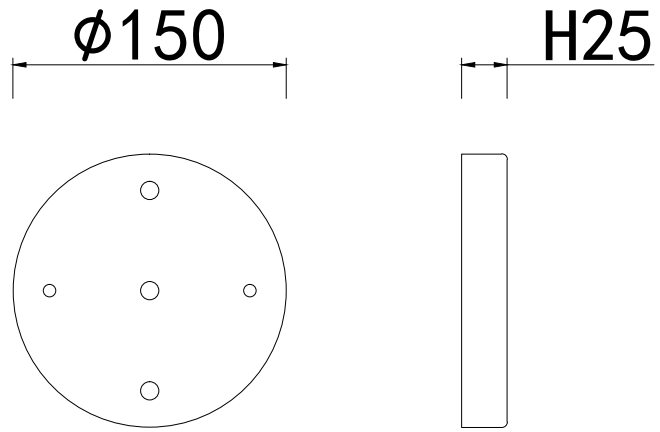

- 1 Tubing
- 2 Iron tube
- 3 Mounting
- 4 Screw
- 5 Terminal
- 6 Ceiling
- 7 Round nuts
- 8 E27 bulb
- 9 Glass
- 10 Iron dish
- 11 Screw

Product coding:FIDEL PL4 BLACK

BASE SIZE:

FIXTURE SIZE: