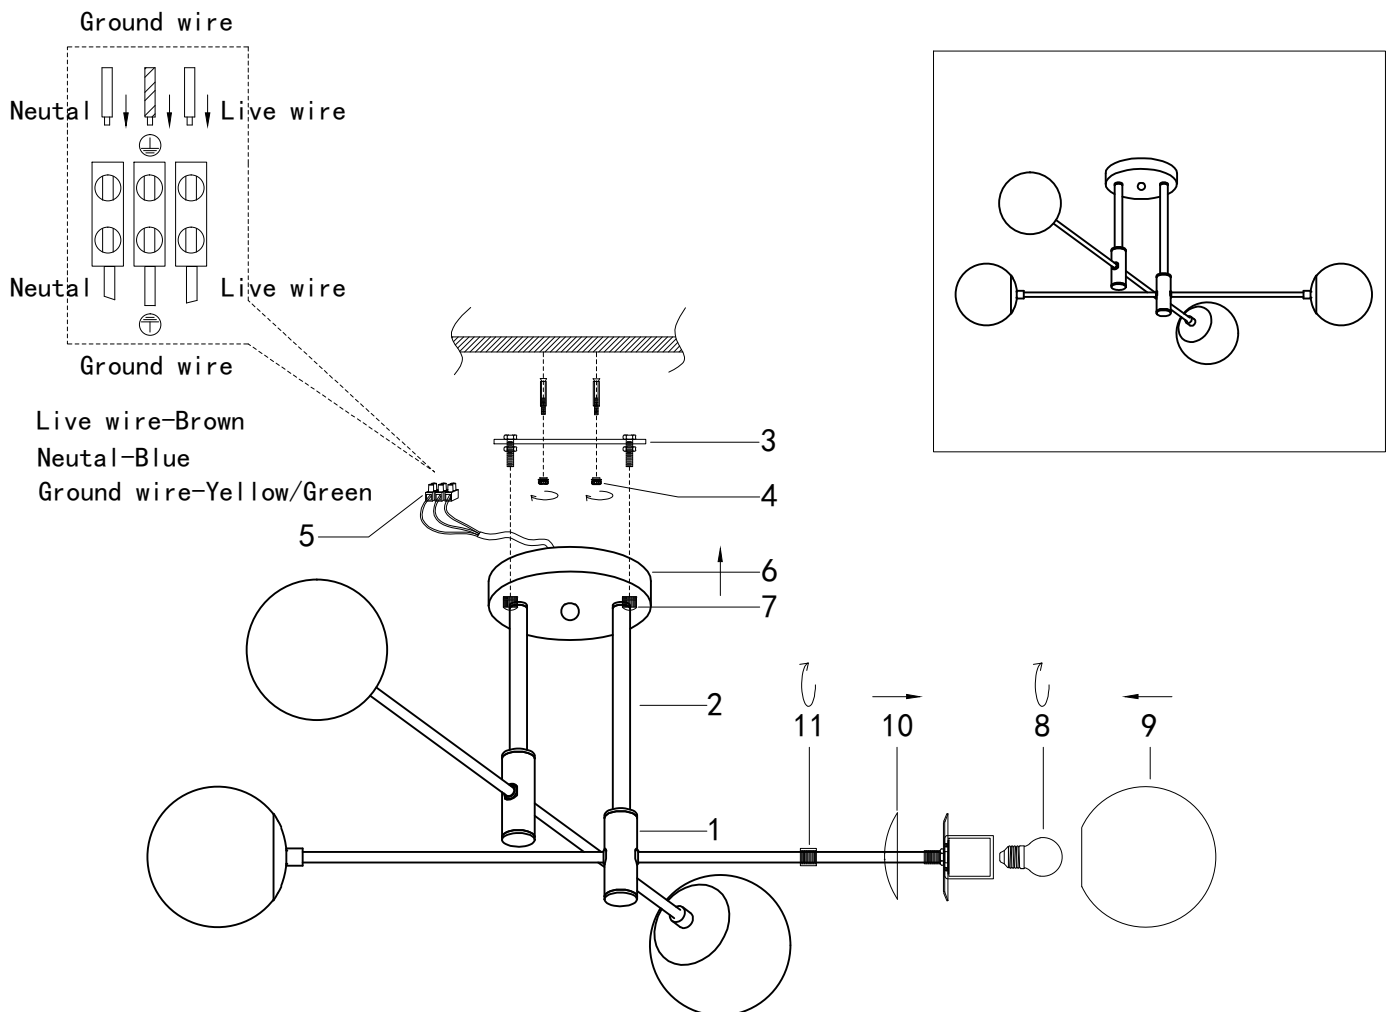

ENGLISH

Specification of installation

In order to ensure safety use, please notice the following items:

- Read and understand the whole Specification.
- Suitable for the use of 220~240V and 50~60Hz.
- Please wear gloves as installment and avoid rot on the surface of plating.
- Must be installed on the fixed places and be checked annually.
- Please turn off the lighting source by soft cloth as cleaning prohibited to use of rotted detergent.
- Please connect with the local sales service center when there are any abnormality.

- 1 Tubing
- 2 Iron tube
- 3 Mounting
- 4 Screw
- 5 Terminal
- 6 Ceiling
- 7 Round nuts
- 8 E27 bulb
- 9 Glass
- 10 Iron dish
- 11 Screw

Product coding:FIDEL PL4 BLACK

BASE SIZE:

FIXTURE SIZE: